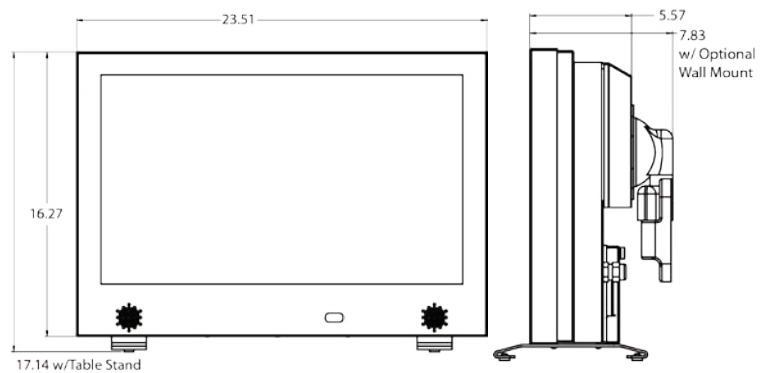

Optional wall mounts and deck planter poles are weatherized and include stainless steel hardware

Model 2300HD

LCD Screen	23-inch diagonal TFT Active Matrix
Resolution	1366 x 768 WXGA
Brightness	800 nits
Aspect Ratio	16:9
Active Area	697.7 x 392.3
Contrast Ratio	1600:1
Response Time	8 milliseconds
H/V Viewing Angle	178° by 178°
Display Colors	16.7 million
Input Connectors:	
RF	Antenna/CATV (NTSC)
HDMI	HDMI Input x1
Video Composite	S-Video x1 and Composite Video x1 L/R Audio Inputs x2
Video Component	YCbCr/YPbPr x1 (supports HDTV inputs at 480i, 480P, 567i, 576P, 720P and 1080i) and audio L/R channels x1
PC	15-pin D-sub VGA
Input Power	100-240 VAC, 50-60 Hz 130W
Audio	10-watt x 2 channels, water-resistant speakers L/R Audio output connector inside rear cover
Operating Temp.	-24° to 122° F. (-12° to 50° C.) *
Non-op. Temp. (Off-mode with power applied)	-24° to 140° F. (-12° to 60° C.)
Accessories Included	Water-resistant remote control with lithium battery Removable table stand
TV Dimensions	23.51 in. W x 16.27 in. H x 5.57 in. D
Weight	22 lbs.
Shipping Dimensions	30.31 in. W x 19.49 in. H x 8.86 in. D
Shipping Weight	28 lbs.
Warranty	One-year, in-factory, parts and labor

*Temperature range is for operation in shaded location.

SunBriteTV Model 2300HD

(All dimensions are in inches)

TV Dimensions are:
23.51 in. W x 16.27 in. H x 5.57 in. D

Height dimension with table stand is 17.14 in.

TV with optional wall mount measures 7.83 in. when folded flush against the wall.

SB-CM20	Ceiling mount with tilt and swivel includes adjustable extension column that provides 5" to 11" above unit to ceiling. Also includes 4" x 4" designer ceiling plate. Meets VESA standards.
SB-WM23	Articulating wall mount with tilt, swivel, pan and extends up to 9" from wall
SB-DP20X	Deck/Planter pole (requires purchase of wall mount). Special order item.
SB-FMT32	RadioFM™ transmits audio from TV to FM radio
SB-DC23	Outdoor TV dust cover