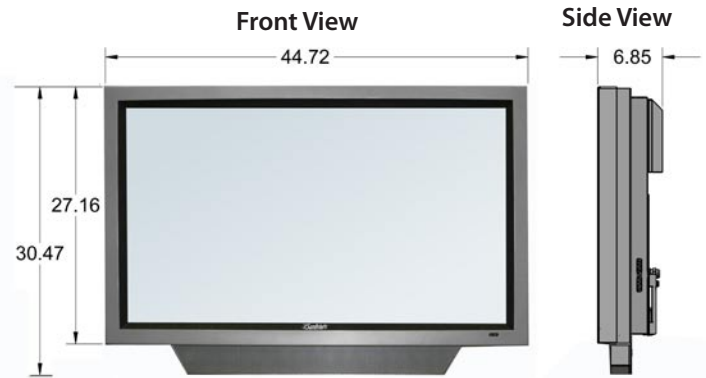

Dimensions with detachable speakers
All measurements are in inches

Optional Accessories

SB-WM46	Articulating wall mount with tilt and swivel, arm and pan. Dual arm articulation extends to 21". Customized to fit--includes stainless steel and/or zinc-plated hardware.
SB-WM46NA	Wall mount with tilt--non articulating. Customized to fit--includes stainless steel and/or zinc-plated hardware.
SB-CM46A12	Ceiling mount with tilt and swivel. Includes adjustable extension column provides up to 6" above unit to ceiling in above unit to ceiling in 1" increments without disassembly, and 4" x 4" designer ceiling plate. Meets VESA standards.
SB-DP46X	Deck/Planter pole (Requires purchase of wall mount SB-WM46 or SB-WM46NA with SB-DP46NAK). Special order item.
SB-DP46NAK	Adapter bracket kit. Required for Non-articulating wall mount (SB-WM46NA) attachment to the deck/planter pole (SB-DP46X)
SB-FMT32	RadioFM™ transmits audio from TV to FM radio
SB-TS46	Removeable table stand. TV with table stand is 30.58" H x 11.70"D); 9.5 lbs.
SB-DC461	Outdoor TV dust cover