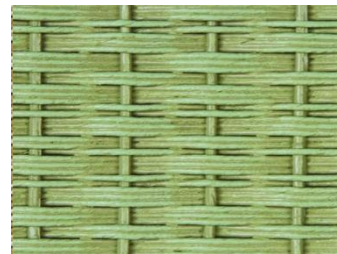

Ash [012] S

Bamboo [011] S

Bark [008] S

Chicory [019] S

Chocolate [070] S

Ebony [013] S

Ivory [046] S

White [001] S

Woodland [025] S

Antique Coral [050] P

Antique Khaki [043] P

Antique Sage [042] P

Antique White [071] P

Black Forest [026] P

Cardinal [054] P

Driftwood [047] P

Marine Blue [053] P

Mink [075] P

Ocean [052] P

Palomino [048] P

Sable [049] P

“S” denotes Standard Paint Finishes

“P” denotes Premium Hand Rubbed Finishes. Please note that there is an upcharge for Premium.