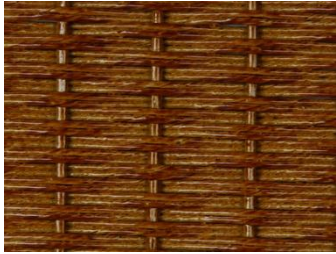

Ash [012] S

Bamboo [011] S

Bark [008] S

Chicory [019] S

Chocolate [070] S

Ebony [013] S

Ivory [046] S

White [001] S

Woodland [025] S

Antique Coral [050] P

Antique Khaki [043] P

Antique Sage [042] P

Antique White [071] P

Black Forest [026] P

Cardinal [054] P

Driftwood [047] P

Marine Blue [053] P

Mink [075] P

Ocean [052] P

Palomino [048] P

Sable [049] P

“S” denotes Standard Paint Finishes

“P” denotes Premium Hand Rubbed Finishes. Please note that there is an upcharge for Premium.