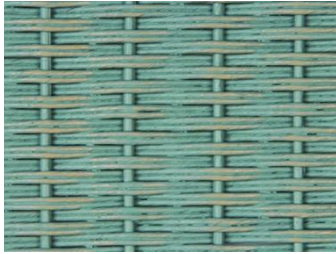

Ash [012] S

Bamboo [011] S

Bark [008] S

Chicory [019] S

Chocolate [070] S

Ebony [013] S

Ivory [046] S

White [001] S

Woodland [025] S

Antique Coral [050] P

Antique Khaki [043] P

Antique Sage [042] P

Antique White [071] P

Black Forest [026] P

Cardinal [054] P

Driftwood [047] P

Marine Blue [053] P

Mink [075] P

Ocean [052] P

Palomino [048] P

Sable [049] P

“S” denotes Standard Paint Finishes

“P” denotes Premium Hand Rubbed Finishes. Please note that there is an upcharge for Premium.