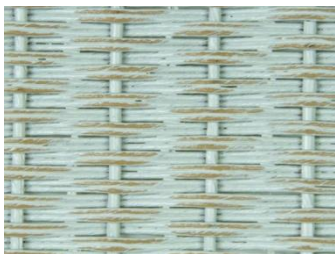

Ash [012] S

Bamboo [011] S

Bark [008] S

Chicory [019] S

Chocolate [070] S

Ebony [013] S

Ivory [046] S

White [001] S

Woodland [025] S

Antique Coral [050] P

Antique Khaki [043] P

Antique Sage [042] P

Antique White [071] P

Black Forest [026] P

Cardinal [054] P

Driftwood [047] P

Marine Blue [053] P

Mink [075] P

Ocean [052] P

Palomino [048] P

Sable [049] P

“S” denotes Standard Paint Finishes

“P” denotes Premium Hand Rubbed Finishes. Please note that there is an upcharge for Premium.